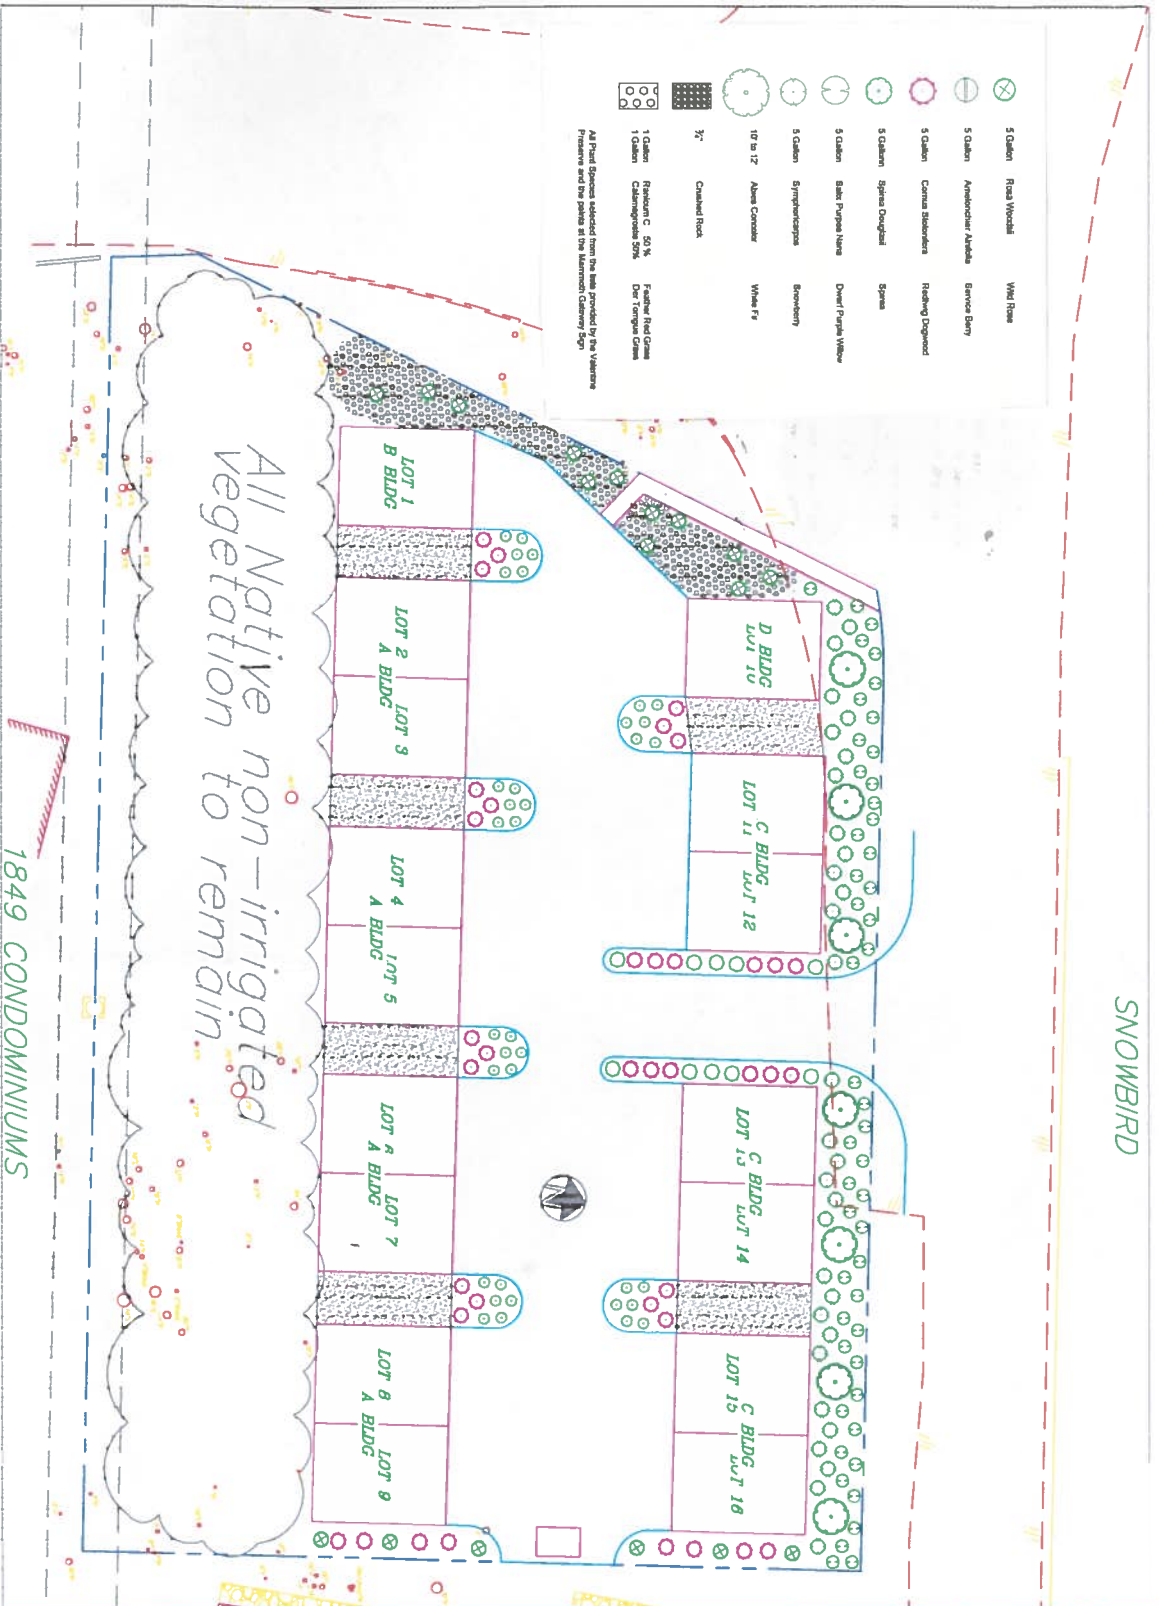

SNOWBIRD

	5 Galien Road Wooded	Wet Rose
	5 Galien Anemone/Ashoka	Service Berry
	5 Galien Cornus Stolonera	Redwing Dogwood
	5 Galien Spirea Douglasii	Spirea
	5 Galien Bala Purple Hue	Downy Purple Weib
	5 Galien Symplocos	Brownery
	10 to 12' Abies Concolor	White Fir
	3/4' Chamaedorea	
	1 Galien Ruscus C. 50%	Fraser Red Gum
	1 Galien Chamaedorea 50%	Dev Tongue Grass

General Notes

Irrigation Notes:
Spary Nozzles on Ornamental Grasses will be 1900 s.f.
Bubblers on Trees and Shrubs will 500 s.f.
Total square footage is less than 2500 s.f.

Parcel	Parcel 2
Area	PMB 6/40 ± 1.67 AC
Scale	1" = 30'

Henderson Landscaping
P. O. Box 4001
Westbeth Lakes, CA 94016
706-614-3387